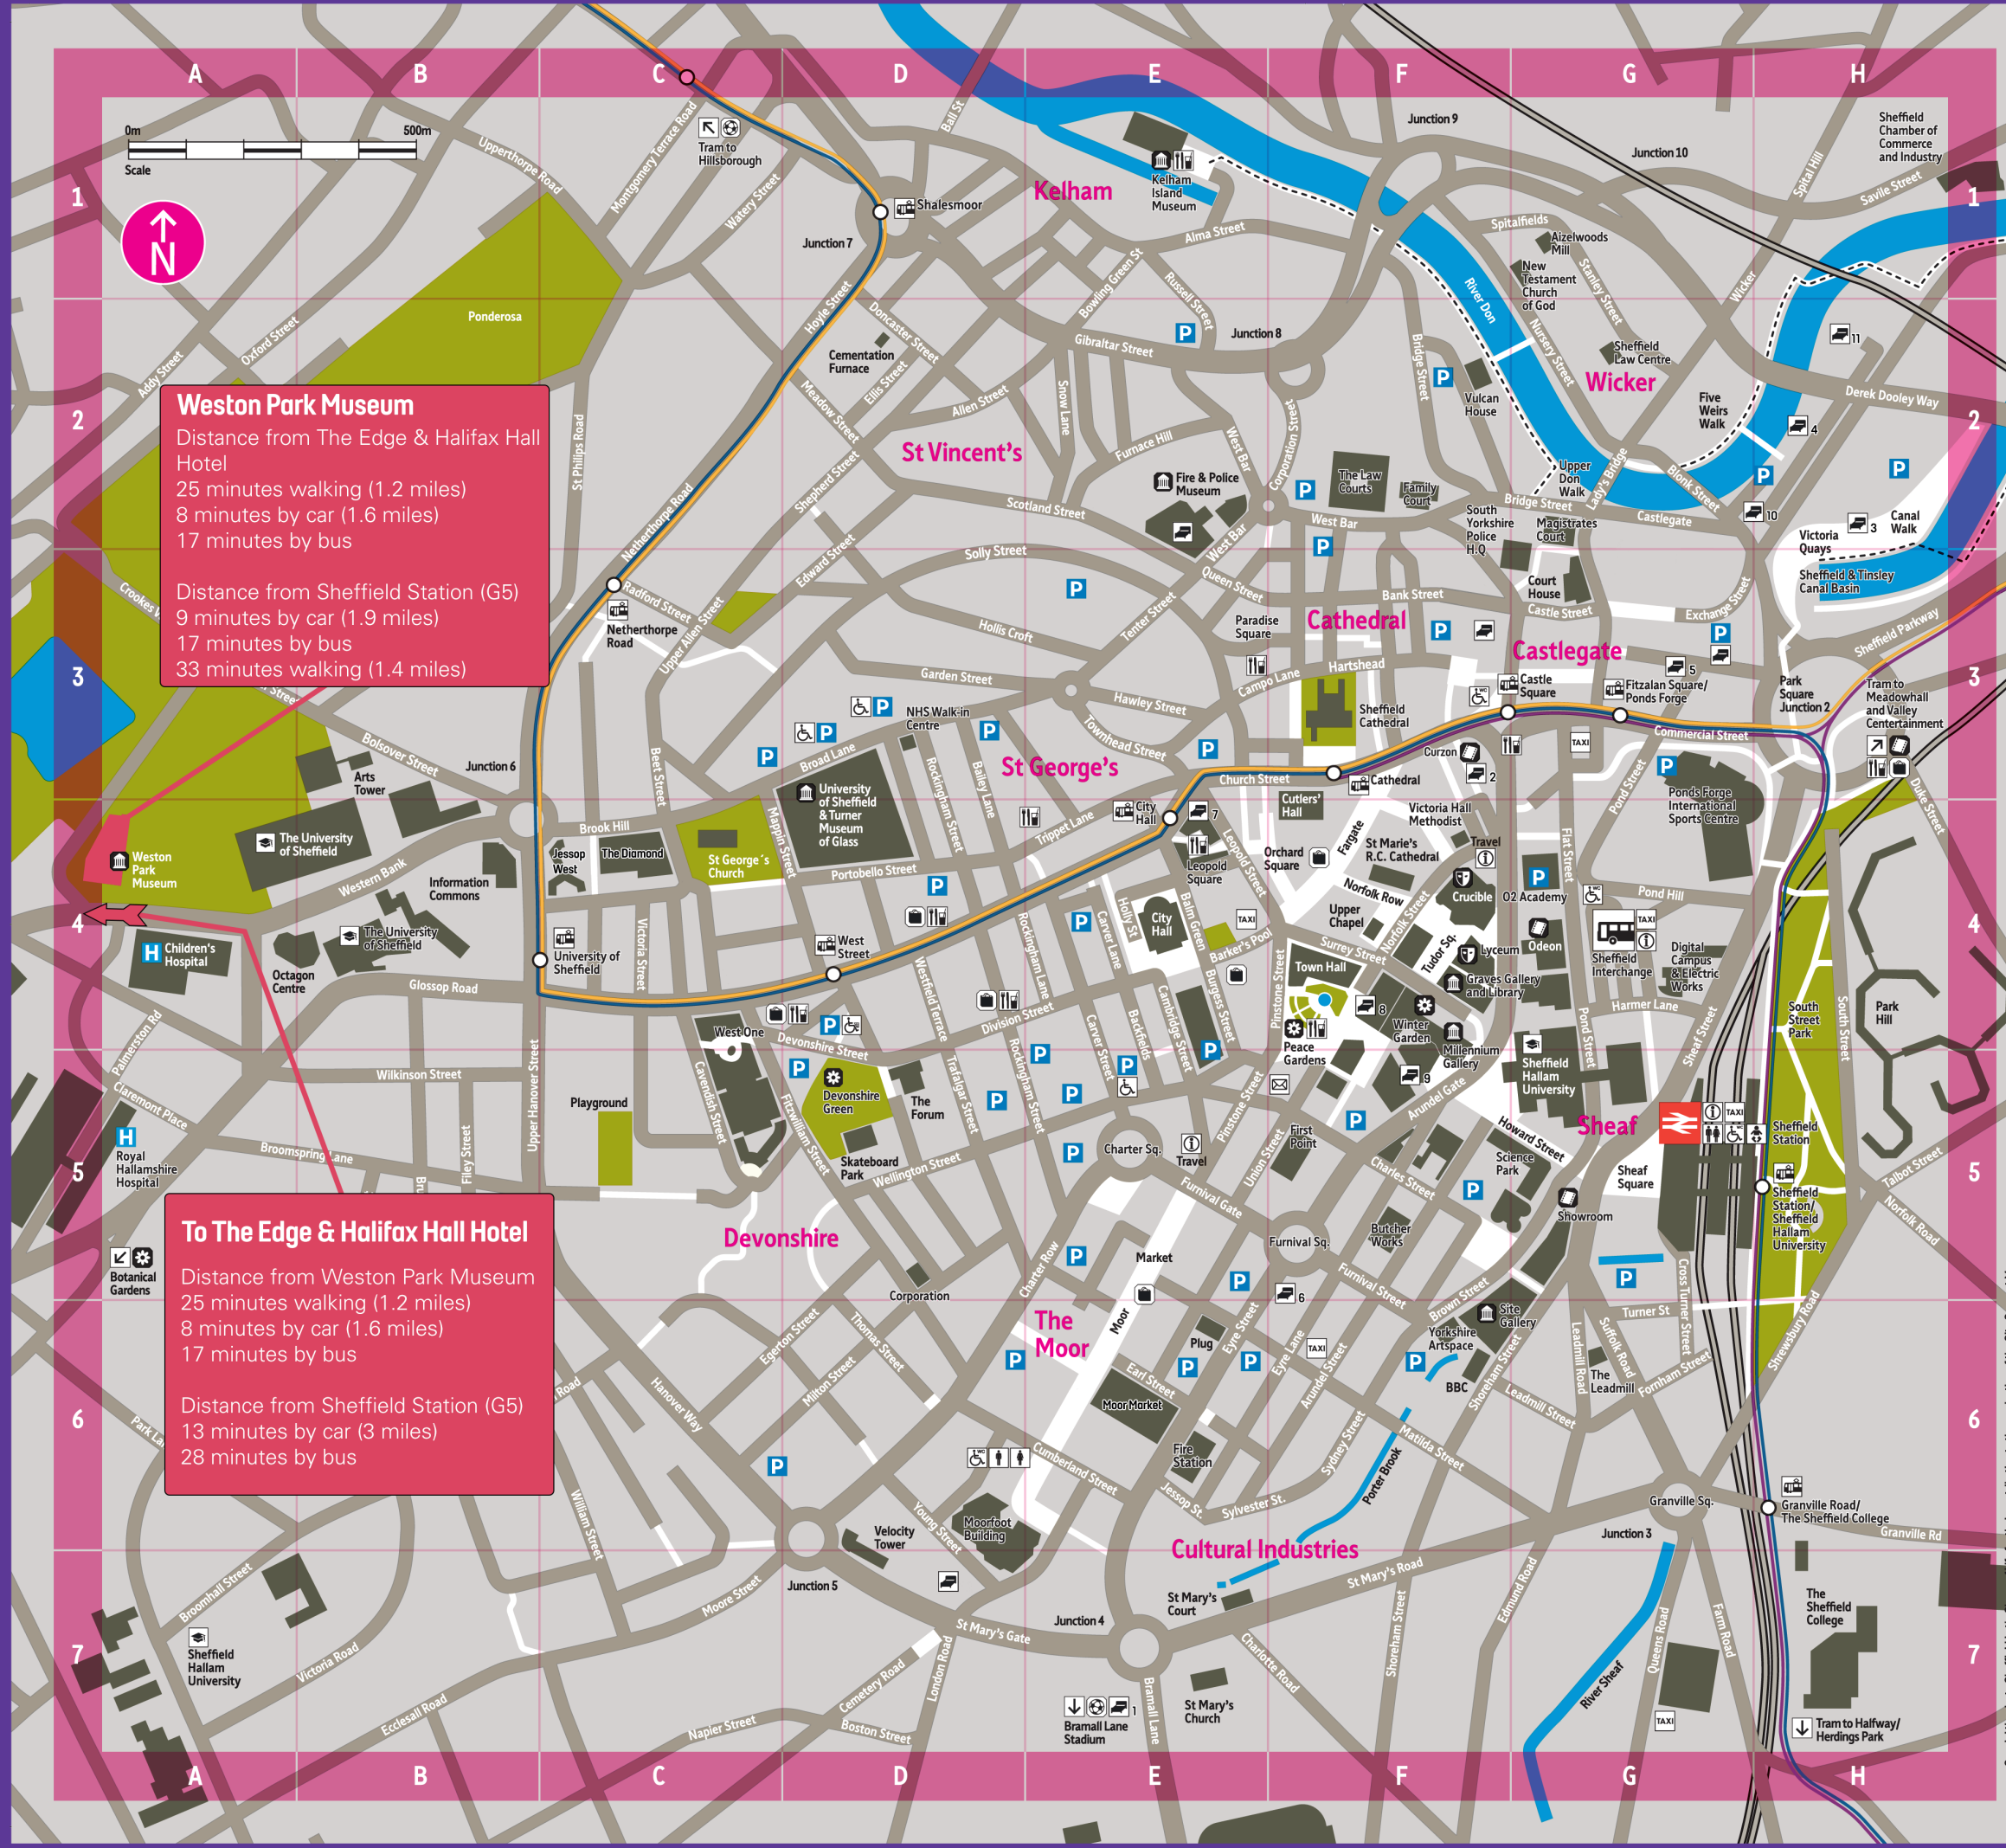

Annual Scientific Meeting of the British Society of Oral and Maxillofacial Pathology (BSOMP)

Thursday 26th - Friday 27th April 2018

The Venues

Conference Venue - The Edge

Hotel - Halifax Hall

Dinner - Weston Park Museum **A4**

BSOMP Annual Scientific Meeting
26-27 April 2018, Sheffield, UK

Weston Park Museum
Distance from The Edge & Halifax Hall Hotel
25 minutes walking (1.2 miles)
8 minutes by car (1.6 miles)
17 minutes by bus

Distance from Sheffield Station (G5)
9 minutes by car (1.9 miles)
17 minutes by bus
33 minutes walking (1.4 miles)

To The Edge & Halifax Hall Hotel
Distance from Weston Park Museum
25 minutes walking (1.2 miles)
8 minutes by car (1.6 miles)
17 minutes by bus

Distance from Sheffield Station (G5)
13 minutes by car (3 miles)
28 minutes by bus

Special thanks to Sheffield Lat's Chicago Life for their contribution to the production of the City Connect Map.